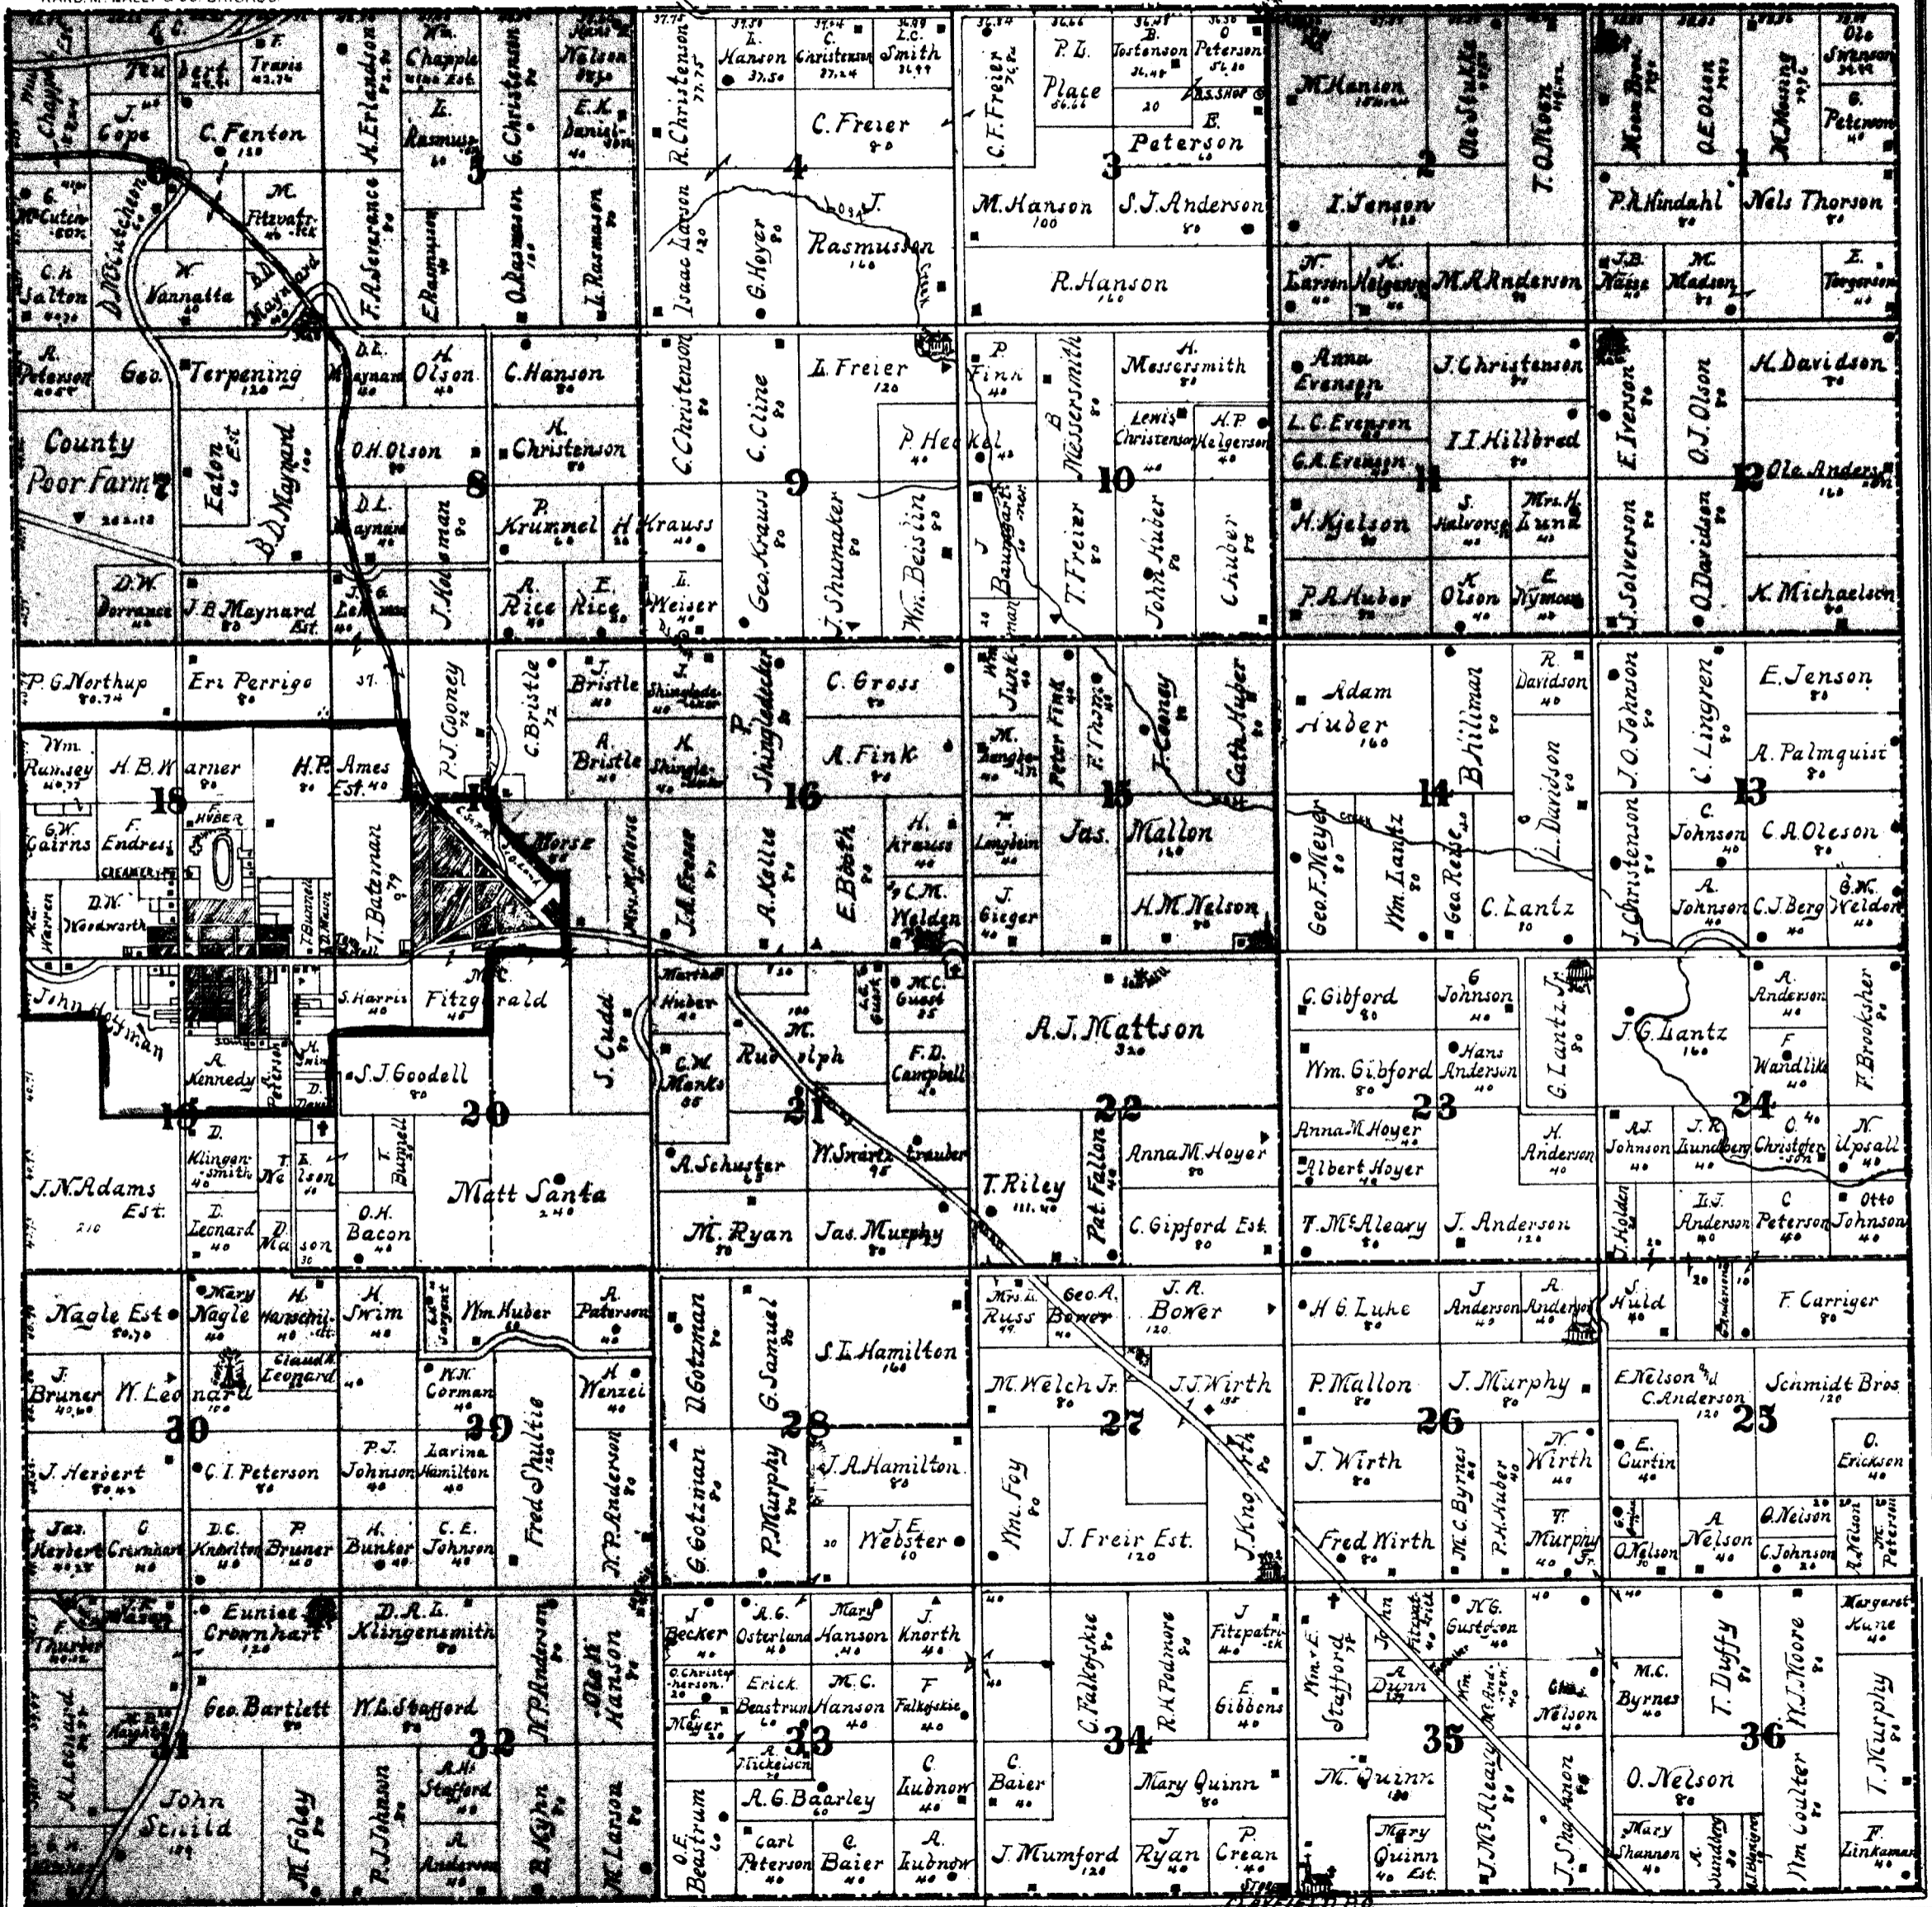

Village of Ellsworth incorporated June 17, 1887 as per statement of Board
of Peds. June 8, 1916.

ELLSWORTH.

TOWNSHIP 26. NORTH.

RANGE 17 WEST.

OF 4TH PRINCIPAL MERIDIAN.

RAND, McNALLY & CO CHICAGO